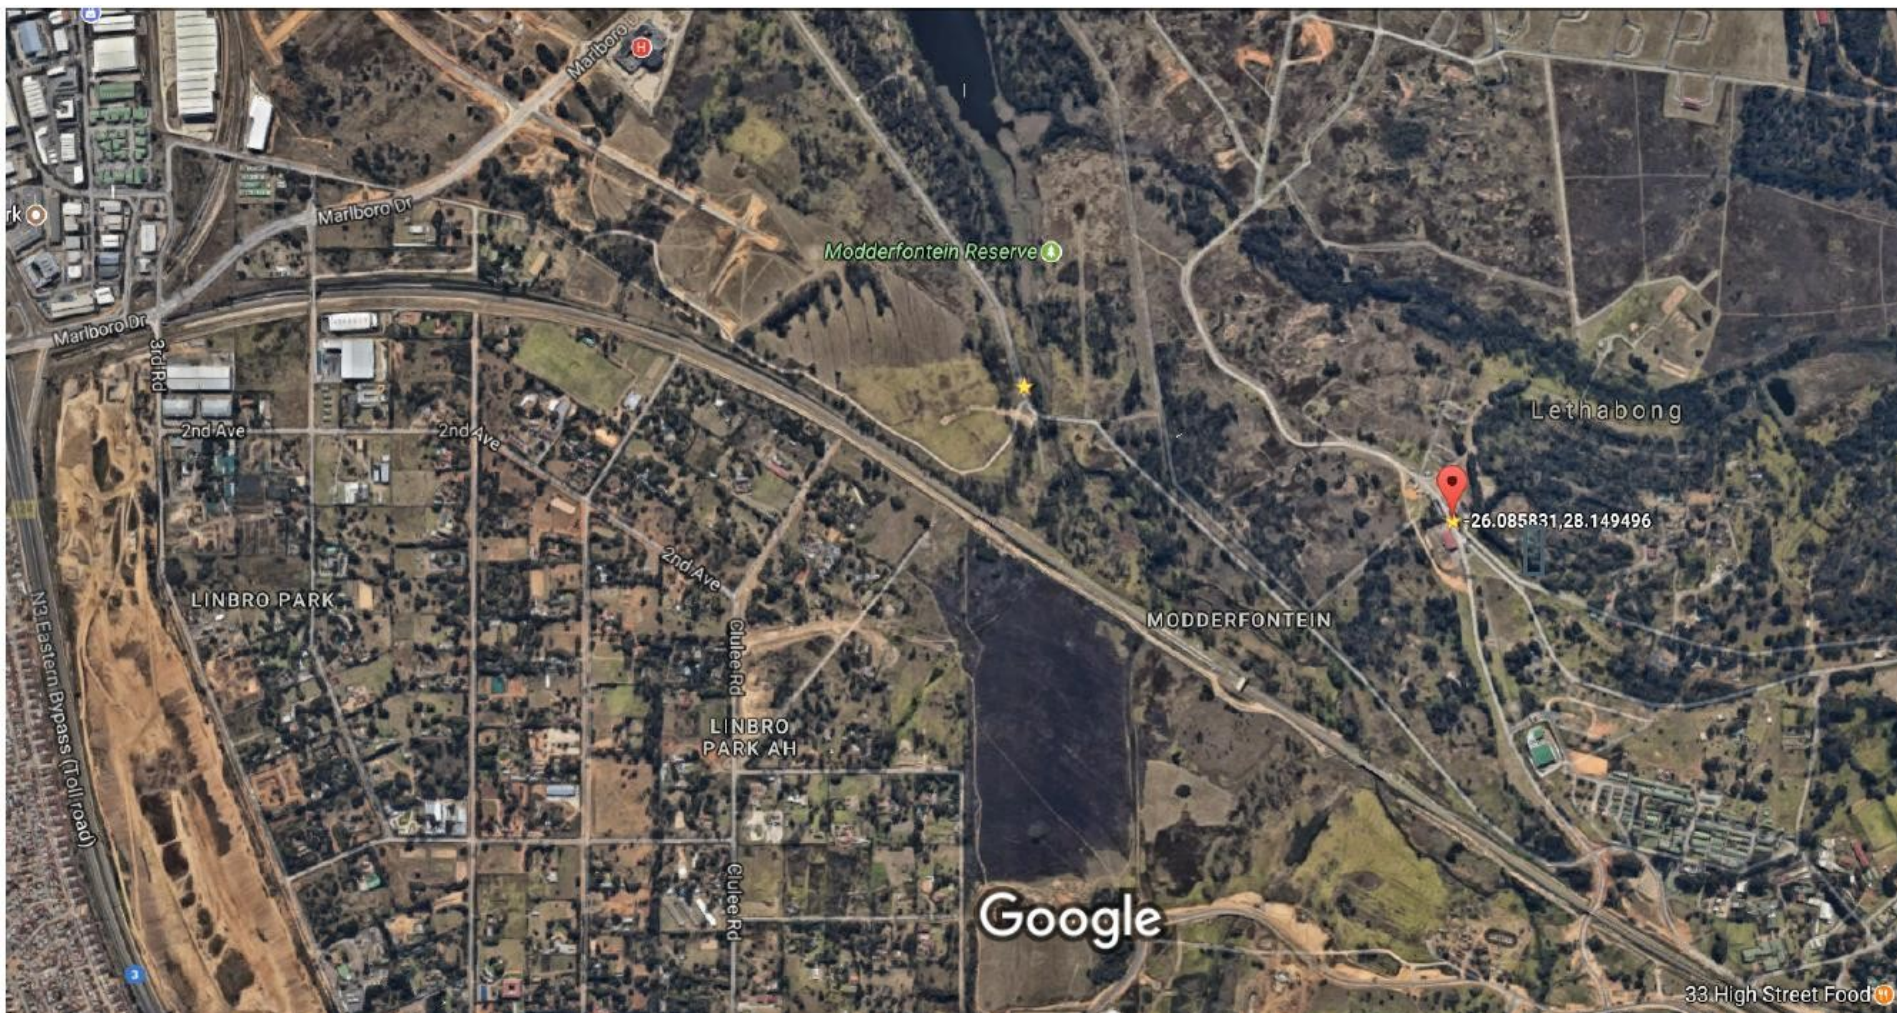

Directions from N3 North

Take the Modderfontein (R25) off ramp
At the traffic light turn right (back over the N3)
Cross 2 traffic lights
After 2nd traffic light (AEL on left) take the Johannesburg slip road to the left.
Continue to the first traffic circle on Johannesburg Road
Keep left at the first traffic circle (pass Shell Garage on right)
Continue straight across next traffic circle
Follow the road to the T-Junction
Turn left into Antwerp Road (under Gautrain bridge)
Turn left at the traffic circle into Ardeer Road
Arden Road will come up on your left – take the slip road through the gates
Follow the road and you will reach the reserve gatehouse

Directions from Johannesburg on R25

Cross N3 Highway on R25 (Longmeadow Business Estate and Greenstone Shopping centre ahead)
Cross 2 traffic lights
After 2nd traffic light (AEL on left) take the Johannesburg slip road to the left.
Continue to the first traffic circle on Johannesburg Road
Keep left at the first traffic circle (pass Shell Garage on right)
Continue straight across next traffic circle
Follow the road to the T-Junction
Turn left into Antwerp Road (under Gautrain bridge)
Turn left at the traffic circle into Ardeer Road
Arden Road will come up on your left – take the slip road through the gates
Follow the road and you will reach the reserve gatehouse

Entrance if you arrive between 18h00 and 20h00 (Friday)
or from 06h00 (Saturday) (Green arrows)